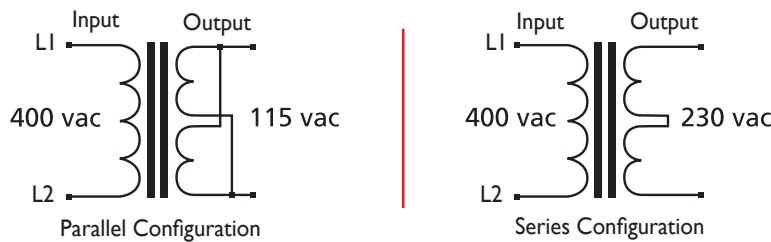

Pic 8.

Prices do not include GST. Pricing, product and data subject to change without notice. Prices as of 2017.