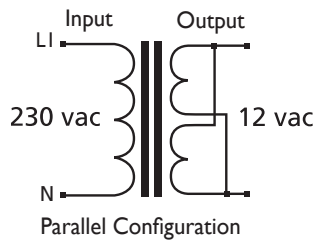

Pic 8.

Prices do not include GST. Pricing, product and data subject to change without notice. Prices as of 2017.

PX SERIES OPEN FRAME TRANSFORMERS

230vac / 12vac OR 24vac SAFETY ISOLATING (SELV)

Code	Input	Output Parallel or Series	V.A	h.	w.	d.	Pic	Trade Price
PX 48	230 vac 0.07 A	12 vac 1.33 A or 24 vac 0.67 A	16	70 x	84 x	45	0.4 kg	9 \$ 87.00
PX 49	230 vac 0.13 A	12 vac 2.50 A or 24 vac 1.25 A	30	80 x	92 x	50	0.7 kg	9 \$ 95.00
PX 51	230 vac 0.22 A	12 vac 4.17 A or 24 vac 2.08 A	50	97 x	64 x	64	1.0 kg	10 \$ 130.00
PX 53	230 vac 0.44 A	12 vac 8.33 A or 24 vac 4.17 A	100	97 x	64 x	76	1.6 kg	10 \$ 153.00
PX 55	230 vac 0.87 A	12 vac 16.7 A or 24 vac 8.33 A	200	135 x	96 x	90	3.8 kg	10 \$ 238.00
PX 56	230 vac 1.09 A	12 vac 20.8 A or 24 vac 10.4 A	250	143 x	96 x	100	4.0 kg	10 \$ 263.00
PX 57	230 vac 1.30 A	12 vac 25.0 A or 24 vac 12.5 A	300	143 x	96 x	110	4.2 kg	10 \$ 281.00
PX 58	230 vac 1.74 A	12 vac 33.3 A or 24 vac 16.7 A	400	170 x	152 x	85	5.8 kg	11 \$ 323.00
PX 59	230 vac 2.17 A	12 vac 41.7 A or 24 vac 20.8 A	500	170 x	152 x	90	6.8 kg	11 \$ 380.00
PX 60	230 vac 2.61 A	12 vac 50.0 A or 24 vac 25.0 A	600	172 x	152 x	105	7.6 kg	11 \$ 437.00
PX 61	230 vac 3.48 A	12 vac 66.7 A or 24 vac 33.3 A	800	172 x	152 x	125	10.0 kg	11 \$ 523.00
PX 62	230 vac 4.35 A	12 vac 83.3 A or 24 vac 41.7 A	1000	172 x	152 x	130	12.0 kg	11 \$ 575.00