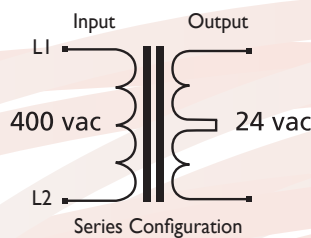

Pic 11.

**IF THE TRANSFORMER
YOU REQUIRE IS NOT
LISTED, CONTACT US
FOR A CUSTOM BUILT
TRANSFORMER.**