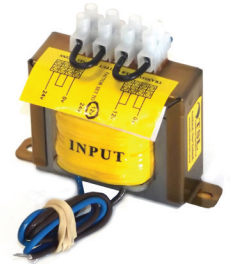

Pic 8.

Prices do not include GST. Pricing, product and data subject to change without notice. Prices as of 2017.

PX SERIES OPEN FRAME TRANSFORMERS

230vac / 12vac OR 24vac SAFETY ISOLATING (SELV)

Code	Input	Output Parallel or Series	V.A	h.	w.	d.	Pic	Trade Price
PX 48	230 vac 0.07 A	12 vac 1.33 A or 24 vac 0.67 A	16	70 x	84 x	45	0.4 kg	9 \$ 87.00
PX 49	230 vac 0.13 A	12 vac 2.50 A or 24 vac 1.25 A	30	80 x	92 x	50	0.7 kg	9 \$ 95.00
PX 51	230 vac 0.22 A	12 vac 4.17 A or 24 vac 2.08 A	50	97 x	64 x	64	1.0 kg	10 \$ 130.00
PX 53	230 vac 0.44 A	12 vac 8.33 A or 24 vac 4.17 A	100	97 x	64 x	76	1.6 kg	10 \$ 153.00
PX 55	230 vac 0.87 A	12 vac 16.7 A or 24 vac 8.33 A	200	135 x	96 x	90	3.8 kg	10 \$ 238.00
PX 56	230 vac 1.09 A	12 vac 20.8 A or 24 vac 10.4 A	250	143 x	96 x	100	4.0 kg	10 \$ 263.00
PX 57	230 vac 1.30 A	12 vac 25.0 A or 24 vac 12.5 A	300	143 x	96 x	110	4.2 kg	10 \$ 281.00
PX 58	230 vac 1.74 A	12 vac 33.3 A or 24 vac 16.7 A	400	170 x	152 x	85	5.8 kg	11 \$ 323.00
PX 59	230 vac 2.17 A	12 vac 41.7 A or 24 vac 20.8 A	500	170 x	152 x	90	6.8 kg	11 \$ 380.00
PX 60	230 vac 2.61 A	12 vac 50.0 A or 24 vac 25.0 A	600	172 x	152 x	105	7.6 kg	11 \$ 437.00
PX 61	230 vac 3.48 A	12 vac 66.7 A or 24 vac 33.3 A	800	172 x	152 x	125	10.0 kg	11 \$ 523.00
PX 62	230 vac 4.35 A	12 vac 83.3 A or 24 vac 41.7 A	1000	172 x	152 x	130	12.0 kg	11 \$ 575.00