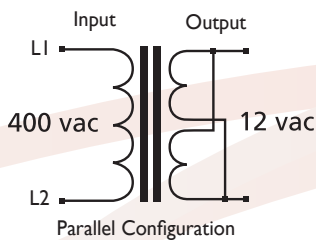

Pic 11.

**IF THE TRANSFORMER
YOU REQUIRE IS NOT
LISTED, CONTACT US
FOR A CUSTOM BUILT
TRANSFORMER.**