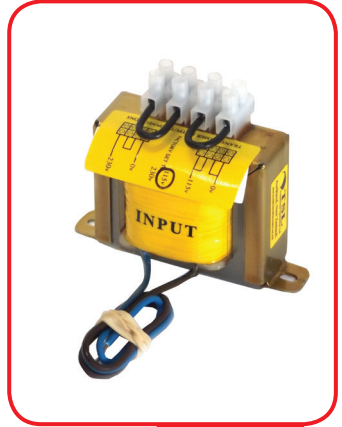

230vac / 115vac OR 230vac ISOLATING (LV)

Code	Input	Output		V.A	h.	w.	d.	Pic	Trade Price	
		Parallel	or Series							
PX 3	230 vac 0.07 A	115 vac 0.14 A	or 230 vac 0.07 A	16	70 x	84 x	45	0.4 kg	6	$ 87.00
PX 4	230 vac 0.13 A	115 vac 0.26 A	or 230 vac 0.13 A	30	80 x	92 x	50	0.7 kg	6	$ 95.00
PX 6	230 vac 0.22 A	115 vac 0.44 A	or 230 vac 0.22 A	50	97 x	64 x	64	1.0 kg	7	$ 130.00
PX 8	230 vac 0.44 A	115 vac 0.87 A	or 230 vac 0.44 A	100	97 x	64 x	76	1.6 kg	7	$ 153.00
PX 10	230 vac 0.87 A	115 vac 1.74 A	or 230 vac 0.87 A	200	135 x	96 x	90	3.8 kg	7	$ 238.00
PX 11	230 vac 1.09 A	115 vac 2.17 A	or 230 vac 1.09 A	250	135 x	96 x	100	4.0 kg	7	$ 263.00
PX 12	230 vac 1.30 A	115 vac 2.61 A	or 230 vac 1.30 A	300	135 x	96 x	110	4.2 kg	7	$ 281.00
PX 13	230 vac 1.74 A	115 vac 3.48 A	or 230 vac 1.74 A	400	162 x	152 x	85	5.8 kg	8	$ 323.00
PX 14	230 vac 2.17 A	115 vac 4.35 A	or 230 vac 2.17 A	500	162 x	152 x	90	6.8 kg	8	$ 380.00
PX 15	230 vac 2.61 A	115 vac 5.22 A	or 230 vac 2.61 A	600	162 x	152 x	105	7.6 kg	8	$ 437.00
PX 16	230 vac 3.48 A	115 vac 6.96 A	or 230 vac 3.48 A	800	162 x	152 x	125	10.0 kg	8	$ 523.00
PX 17	230 vac 4.35 A	115 vac 8.70 A	or 230 vac 4.35 A	1000	162 x	152 x	130	12.0 kg	8	$ 575.00
PX 19	230 vac 6.52 A	115 vac 13.0 A	or 230 vac 6.52 A	1500	208 x	208 x	125	14.0 kg	8	$ 750.00
PX 21	230 vac 8.70 A	115 vac 17.4 A	or 230 vac 8.70 A	2000	216 x	208 x	135	18.0 kg	8	$ 888.00
PX 23	230 vac 13.0 A	115 vac 26.1 A	or 230 vac 13.0 A	3000	216 x	208 x	165	25.0 kg	8	$ 1152.00

Pic 6.