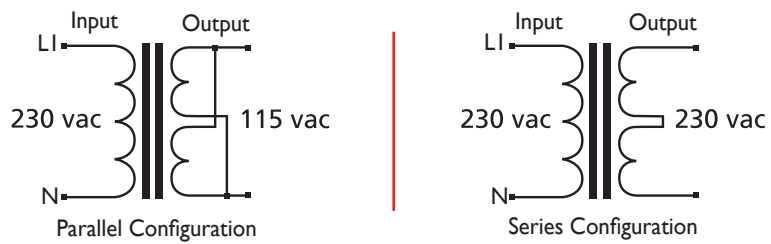

Pic 7.

400vac / 115vac OR 230vac ISOLATING (LV)

Code	Input	Output		V.A	h.	w.	d.	Pic	Trade Price	
		Parallel	or Series							
PX 25	400 vac 0.04 A	115 vac 0.14 A	or 230 vac 0.07 A	16	70 x	84 x	45	0.4 kg	6	$ 87.00
PX 26	400 vac 0.08 A	115 vac 0.26 A	or 230 vac 0.13 A	30	80 x	92 x	50	0.7 kg	6	$ 95.00
PX 28	400 vac 0.13 A	115 vac 0.44 A	or 230 vac 0.22 A	50	97 x	64 x	64	1.0 kg	7	$ 130.00
PX 30	400 vac 0.25 A	115 vac 0.87 A	or 230 vac 0.44 A	100	97 x	64 x	76	1.6 kg	7	$ 153.00
PX 32	400 vac 0.50 A	115 vac 1.74 A	or 230 vac 0.87 A	200	135 x	96 x	90	3.8 kg	7	$ 238.00
PX 33	400 vac 0.63 A	115 vac 2.17 A	or 230 vac 1.09 A	250	135 x	96 x	100	4.0 kg	7	$ 263.00
PX 34	400 vac 0.75 A	115 vac 2.61 A	or 230 vac 1.30 A	300	135 x	96 x	110	4.2 kg	7	$ 281.00
PX 35	400 vac 1.00 A	115 vac 3.48 A	or 230 vac 1.74 A	400	162 x	152 x	85	5.8 kg	8	$ 323.00
PX 36	400 vac 1.25 A	115 vac 4.35 A	or 230 vac 2.17 A	500	162 x	152 x	90	6.8 kg	8	$ 380.00
PX 37	400 vac 1.50 A	115 vac 5.22 A	or 230 vac 2.61 A	600	162 x	152 x	105	7.6 kg	8	$ 437.00
PX 38	400 vac 2.00 A	115 vac 6.96 A	or 230 vac 3.48 A	800	162 x	152 x	125	10.0 kg	8	$ 523.00
PX 39	400 vac 2.50 A	115 vac 8.70 A	or 230 vac 4.35 A	1000	162 x	152 x	130	12.0 kg	8	$ 575.00
PX 41	400 vac 3.75 A	115 vac 13.0 A	or 230 vac 6.52 A	1500	208 x	208 x	125	14.0 kg	8	$ 750.00
PX 43	400 vac 5.00 A	115 vac 17.4 A	or 230 vac 8.70 A	2000	216 x	208 x	135	18.0 kg	8	$ 888.00
PX 45	400 vac 7.50 A	115 vac 26.1 A	or 230 vac 13.0 A	3000	216 x	208 x	165	25.0 kg	8	$ 1152.00