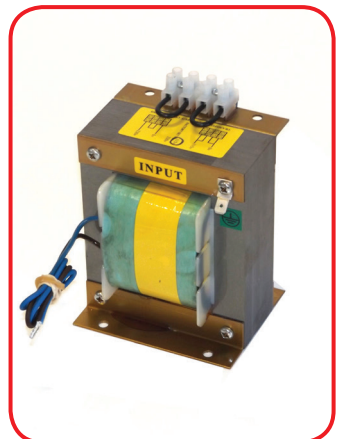

Pic 7.

400vac / 115vac OR 230vac ISOLATING (LV)

Code	Input	Output		V.A	h.	w.	d.	Pic	Trade Price	
		Parallel	or Series							
PX 25	400 vac 0.04 A	115 vac 0.14 A	or 230 vac 0.07 A	16	70 x	84 x	45	0.4 kg	6	$ 87.00
PX 26	400 vac 0.08 A	115 vac 0.26 A	or 230 vac 0.13 A	30	80 x	92 x	50	0.7 kg	6	$ 95.00
PX 28	400 vac 0.13 A	115 vac 0.44 A	or 230 vac 0.22 A	50	97 x	64 x	64	1.0 kg	7	$ 130.00
PX 30	400 vac 0.25 A	115 vac 0.87 A	or 230 vac 0.44 A	100	97 x	64 x	76	1.6 kg	7	$ 153.00
PX 32	400 vac 0.50 A	115 vac 1.74 A	or 230 vac 0.87 A	200	135 x	96 x	90	3.8 kg	7	$ 238.00
PX 33	400 vac 0.63 A	115 vac 2.17 A	or 230 vac 1.09 A	250	135 x	96 x	100	4.0 kg	7	$ 263.00
PX 34	400 vac 0.75 A	115 vac 2.61 A	or 230 vac 1.30 A	300	135 x	96 x	110	4.2 kg	7	$ 281.00
PX 35	400 vac 1.00 A	115 vac 3.48 A	or 230 vac 1.74 A	400	162 x	152 x	85	5.8 kg	8	$ 323.00
PX 36	400 vac 1.25 A	115 vac 4.35 A	or 230 vac 2.17 A	500	162 x	152 x	90	6.8 kg	8	$ 380.00
PX 37	400 vac 1.50 A	115 vac 5.22 A	or 230 vac 2.61 A	600	162 x	152 x	105	7.6 kg	8	$ 437.00
PX 38	400 vac 2.00 A	115 vac 6.96 A	or 230 vac 3.48 A	800	162 x	152 x	125	10.0 kg	8	$ 523.00
PX 39	400 vac 2.50 A	115 vac 8.70 A	or 230 vac 4.35 A	1000	162 x	152 x	130	12.0 kg	8	$ 575.00
PX 41	400 vac 3.75 A	115 vac 13.0 A	or 230 vac 6.52 A	1500	208 x	208 x	125	14.0 kg	8	$ 750.00
PX 43	400 vac 5.00 A	115 vac 17.4 A	or 230 vac 8.70 A	2000	216 x	208 x	135	18.0 kg	8	$ 888.00
PX 45	400 vac 7.50 A	115 vac 26.1 A	or 230 vac 13.0 A	3000	216 x	208 x	165	25.0 kg	8	$ 1152.00