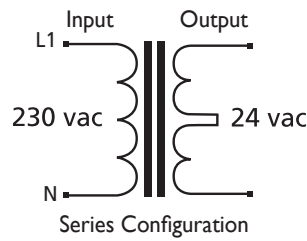

Pic 8.

Prices do not include GST. Pricing, product and data subject to change without notice. Prices as of 2017.

PX SERIES OPEN FRAME TRANSFORMERS

230vac / 12vac OR 24vac SAFETY ISOLATING (SELV)

Code	Input	Output Parallel or Series	V.A	h.	w.	d.	Pic	Trade Price
PX 48	230 vac 0.07 A	12 vac 1.33 A or 24 vac 0.67 A	16	70 x	84 x	45	0.4 kg	9 \$ 87.00
PX 49	230 vac 0.13 A	12 vac 2.50 A or 24 vac 1.25 A	30	80 x	92 x	50	0.7 kg	9 \$ 95.00
PX 51	230 vac 0.22 A	12 vac 4.17 A or 24 vac 2.08 A	50	97 x	64 x	64	1.0 kg	10 \$ 130.00
PX 53	230 vac 0.44 A	12 vac 8.33 A or 24 vac 4.17 A	100	97 x	64 x	76	1.6 kg	10 \$ 153.00
PX 55	230 vac 0.87 A	12 vac 16.7 A or 24 vac 8.33 A	200	135 x	96 x	90	3.8 kg	10 \$ 238.00
PX 56	230 vac 1.09 A	12 vac 20.8 A or 24 vac 10.4 A	250	143 x	96 x	100	4.0 kg	10 \$ 263.00
PX 57	230 vac 1.30 A	12 vac 25.0 A or 24 vac 12.5 A	300	143 x	96 x	110	4.2 kg	10 \$ 281.00
PX 58	230 vac 1.74 A	12 vac 33.3 A or 24 vac 16.7 A	400	170 x	152 x	85	5.8 kg	11 \$ 323.00
PX 59	230 vac 2.17 A	12 vac 41.7 A or 24 vac 20.8 A	500	170 x	152 x	90	6.8 kg	11 \$ 380.00
PX 60	230 vac 2.61 A	12 vac 50.0 A or 24 vac 25.0 A	600	172 x	152 x	105	7.6 kg	11 \$ 437.00
PX 61	230 vac 3.48 A	12 vac 66.7 A or 24 vac 33.3 A	800	172 x	152 x	125	10.0 kg	11 \$ 523.00
PX 62	230 vac 4.35 A	12 vac 83.3 A or 24 vac 41.7 A	1000	172 x	152 x	130	12.0 kg	11 \$ 575.00